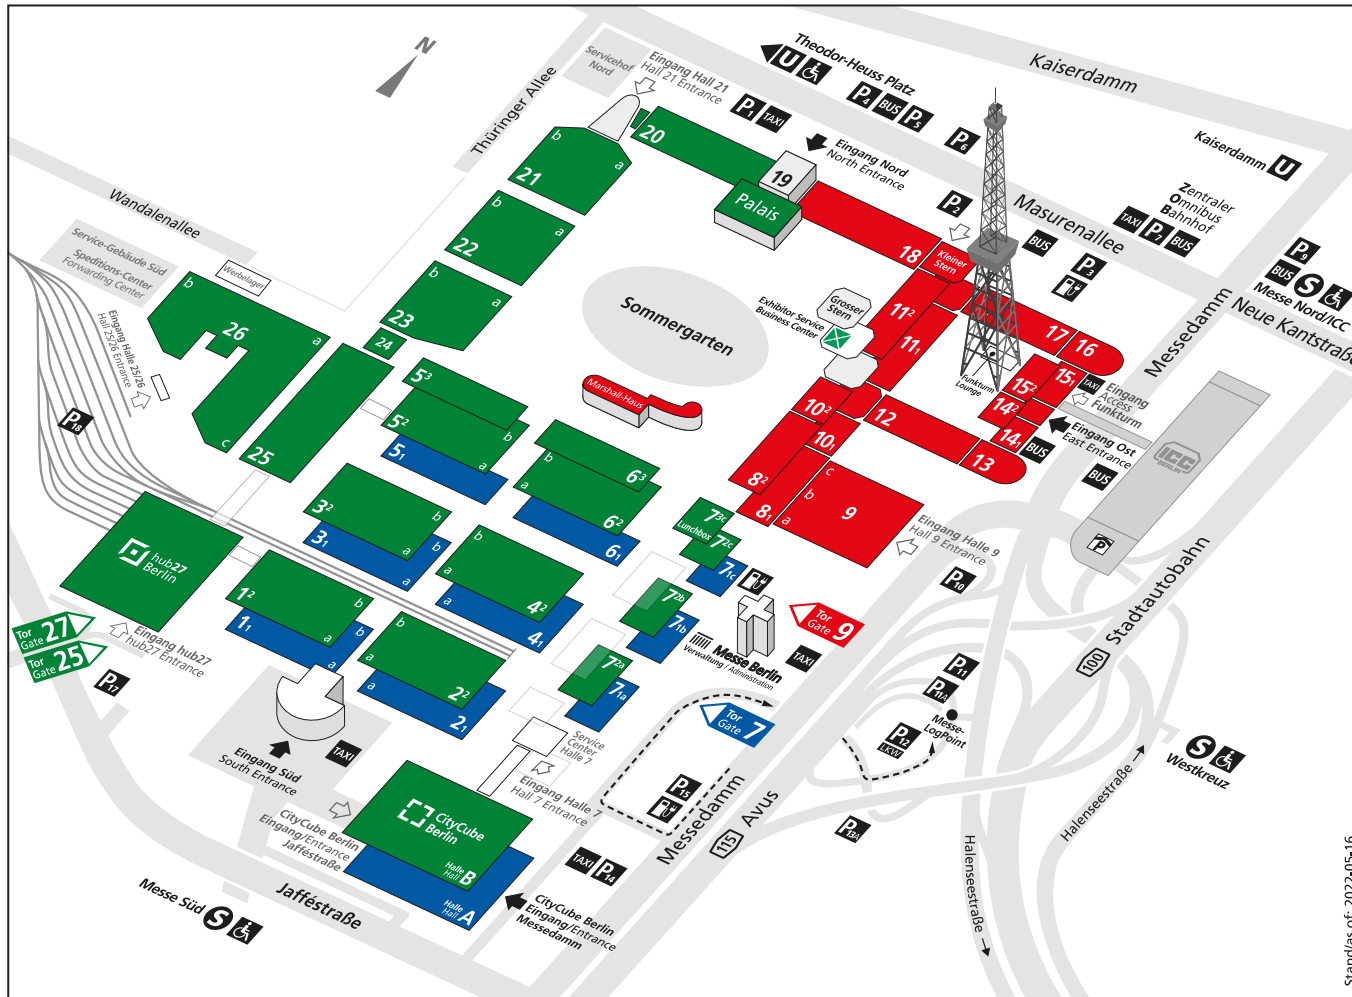

Messegelände · Exhibition Grounds

- Tor Gate 7
▶

**Einfahrt Tor 7**  
 Access Gate 7  
 Hallen / Halls 1.1 - 7.1  
 CityCube Berlin Halle / Hall A
- Tor Gate 9
▶

**Einfahrt Tor 9**  
 Access Gate 9  
 Hallen / Halls 8 - 18
- Tor Gate 25
▶

**Einfahrt Tor 25**  
 Access Gate 25  
 Hallen / Halls 1.2 - 7.2, 20 - 26  
 CityCube Berlin Halle / Hall B  
 hub 27
- Tor Gate 27
▶

**Einfahrt Tor 27**  
 Access Gate 27

Stand/as of: 2022-05-16