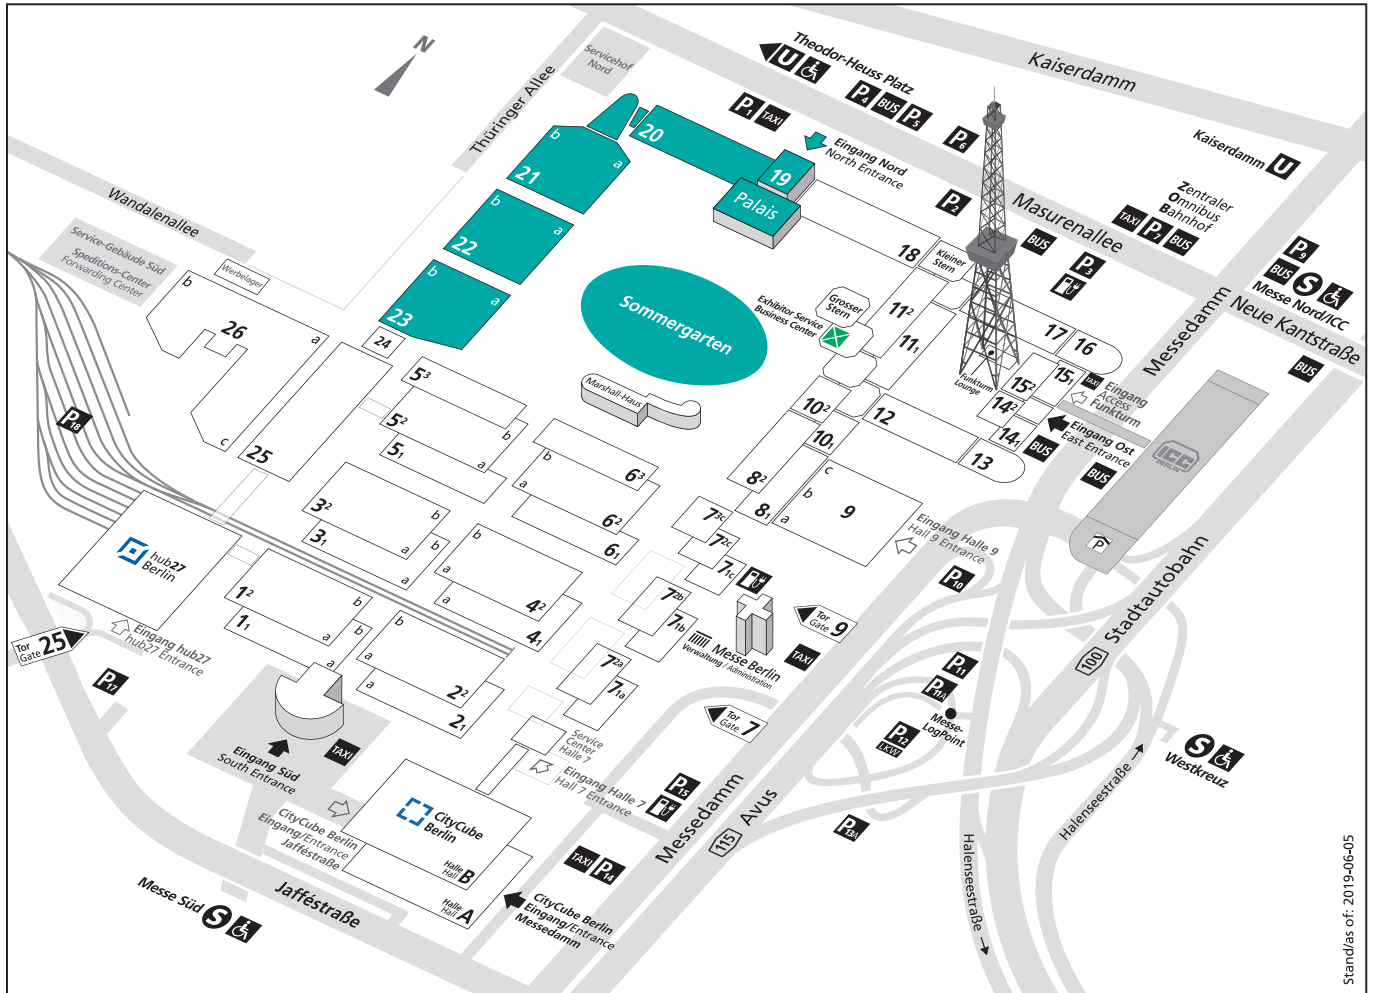

Messegelände
Exhibition Grounds

YOU Summer Festival 2020
12. – 14. Juni 2020

Stand/as of: 2019-06-05

 Eingang Nord / Halle 19, Masurenallee

 YOU Summer Festival 2020