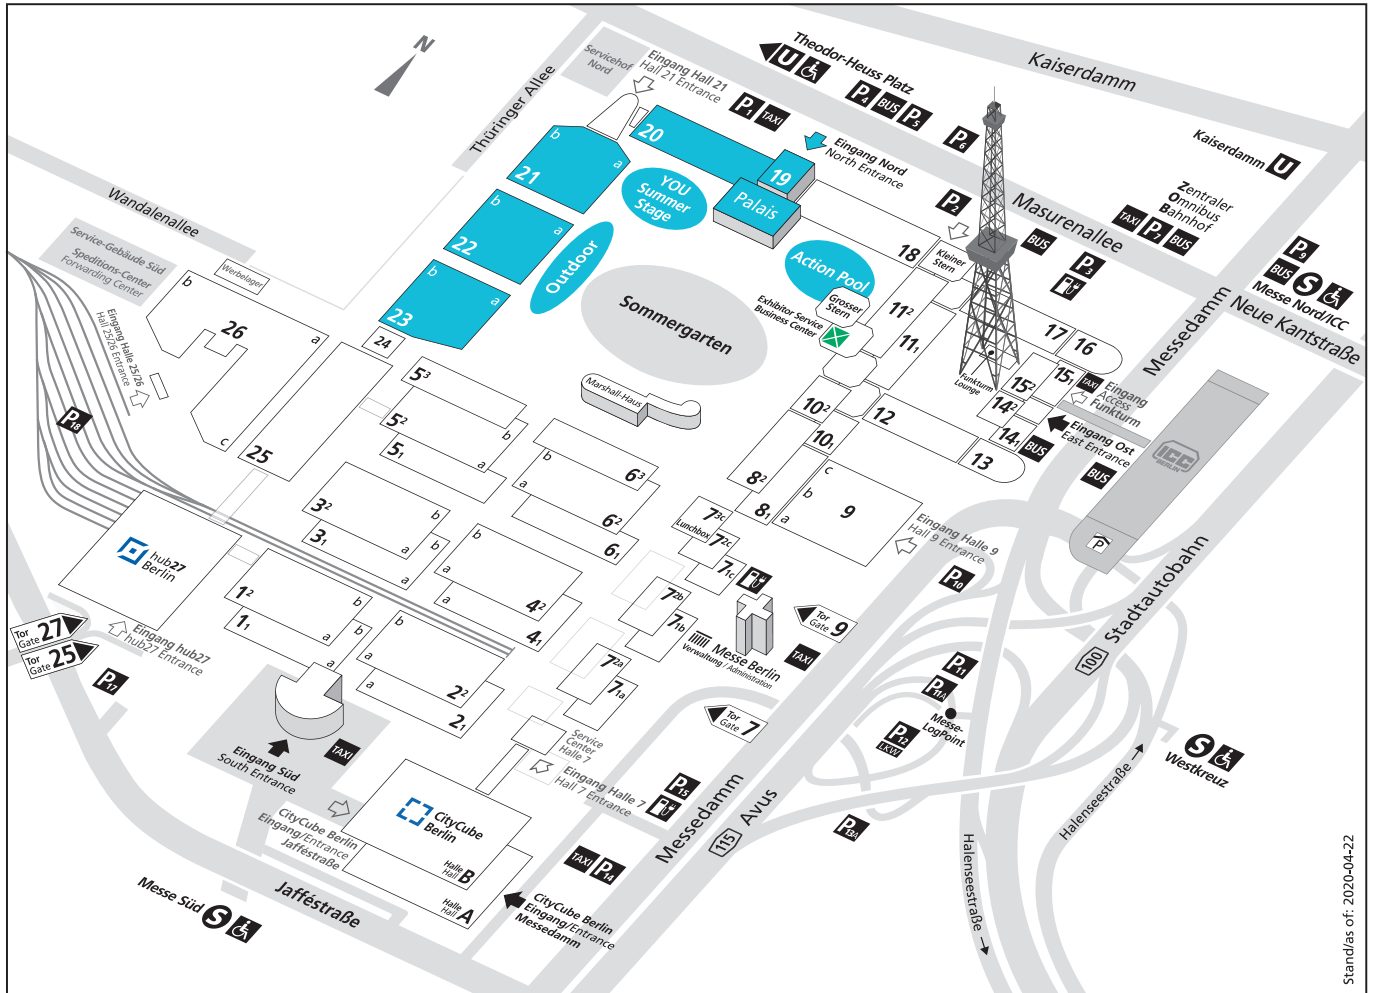

Messe­gelände
Exhibition Grounds

YOU Summer Festival 2021
4. – 6. Juni 2021

Stand/as of: 2020-04-22

-  Eingang Nord / Halle 19, Masurenallee
-  YOU Summer Festival 2021